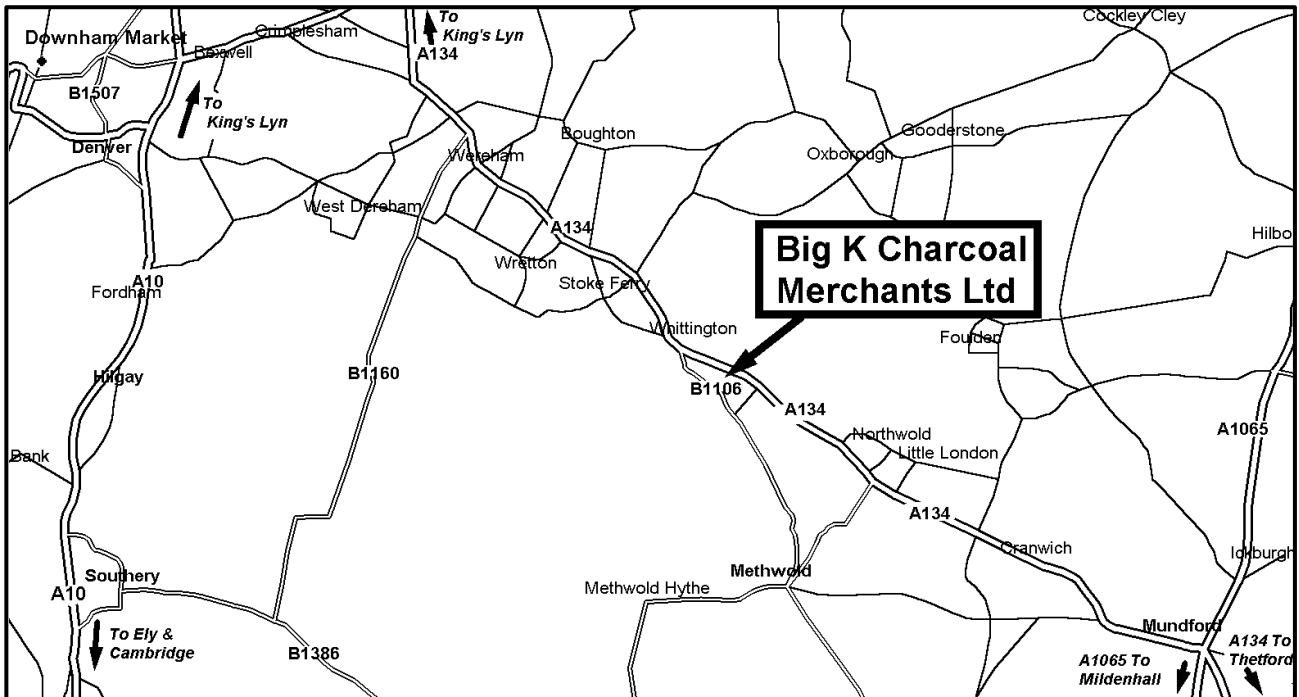

Whittington Hill, Stoke Ferry, Norfolk PE33 9TE

Tel: 01366 500147 Fax: 01366 500395

Direct Sales: 01366 501485

sales@bigk.co.uk

Big K is situated on the A134 between Mundford and Stoke Ferry.